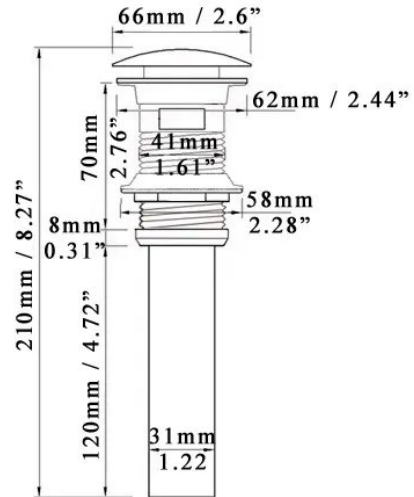

EMMEN SOLID BRASS BATHROOM POP UP DRAIN STOPPER WITH OVERFLOW SPECS

Size:

Specifications

- Type : Pop Up Drain
- Overflow : Yes
- Dimensions : 8.9 x 2.8 x 2.8 inches
- Material : Durable solid-brass construction
- Finish : Oil Rubbed Bronze/Brown/Silver
- Engineered for a lifetime of use
- Fits sinks with 1 3/5"(min) drain holes
- Hole Size : 1 3/5" (Minimum Diameter Requirement)
- Tailpiece Length : 4 1/2"
- Maximum Countertop and Sink Thickness : 2" (or 5cm)
- Material : Stainless Steel/Brass

Parts